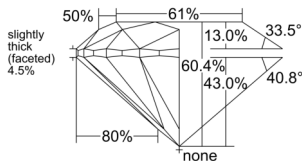

GIA®

FACSIMILE

GIA REPORT 6551148179

Verify this report at GIA.edu

GIA NATURAL DIAMOND DOSSIER®

May 05, 2026
GIA Report Number 6551148179
Shape and Cutting Style ..... Round Brilliant
Measurements ..... 4.30 - 4.33 x 2.61 mm

GRADING RESULTS

Carat Weight ..... 0.30 carat
Color Grade ..... D
Clarity Grade VS1
Cut Grade ..... Excellent

ADDITIONAL GRADING INFORMATION

Polish ..... Excellent
Symmetry ..... Excellent
Fluorescence ..... None
Clarity Characteristics..... Crystal, Needle, Cloud, Pinpoint
Inscription(s): GIA 6551148179

PROPORTIONS

Profile to actual proportions