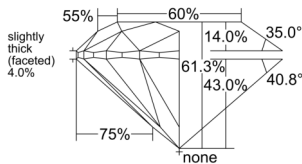

GIA®

FACSIMILE

GIA REPORT 6551150761

Verify this report at GIA.edu

GIA NATURAL DIAMOND DOSSIER®

April 29, 2026
GIA Report Number 6551150761
Shape and Cutting Style ..... Round Brilliant
Measurements ..... 5.07 - 5.11 x 3.12 mm

GRADING RESULTS

Carat Weight ..... 0.50 carat
Color Grade ..... E
Clarity Grade S11
Cut Grade ..... Excellent

ADDITIONAL GRADING INFORMATION

Polish ..... Excellent
Symmetry ..... Excellent
Fluorescence ..... None
Clarity Characteristics..... Crystal, Cloud, Needle, Feather
Inscription(s): GIA 6551150761

PROPORTIONS

Profile to actual proportions

GRADING SCALES

GIA COLOR SCALE	GIA CLARITY SCALE	GIA CUT SCALE	
D	FLAWLESS	EXCELLENT	
E	INTERNALLY FLAWLESS		
F		VVS₁	VERY GOOD
G	VVS₂		
H	VS₁	GOOD	
I	VS₂		
J	S1₁	FAIR	
K	S1₂		
L	I₁	POOR	
M	I₂		
N	I₃		
O			
P			
Q			
R			
S			
T			
U			
V			
W			
X			
Y			
Z