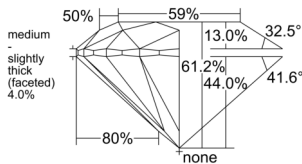

GIA®

FACSIMILE

GIA REPORT 6551166726

Verify this report at GIA.edu

GIA NATURAL DIAMOND DOSSIER®

May 01, 2026
GIA Report Number 6551166726
Shape and Cutting Style ..... Round Brilliant
Measurements ..... 5.44 - 5.47 x 3.34 mm

GRADING RESULTS

Carat Weight ..... 0.60 carat
Color Grade ..... D
Clarity Grade VVS1
Cut Grade ..... Excellent

ADDITIONAL GRADING INFORMATION

Polish ..... Excellent
Symmetry ..... Excellent
Fluorescence ..... Faint
Clarity Characteristics ..... Pinpoint
Inscription(s): GIA 6551166726

PROPORTIONS

Profile to actual proportions