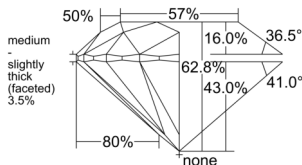

GIA®

FACSIMILE

GIA REPORT 6551173535

Verify this report at GIA.edu

GIA NATURAL DIAMOND DOSSIER®

May 05, 2026
GIA Report Number 6551173535
Shape and Cutting Style ..... Round Brilliant
Measurements ..... 4.68 - 4.70 x 2.95 mm

GRADING RESULTS

Carat Weight ..... 0.40 carat
Color Grade ..... K
Clarity Grade VVS2
Cut Grade ..... Excellent

ADDITIONAL GRADING INFORMATION

Polish ..... Excellent
Symmetry ..... Excellent
Fluorescence ..... None
Clarity Characteristics..... Indented Natural, Pinpoint, Needle
Inscription(s): GIA 6551173535

PROPORTIONS

GRADING SCALES

GIA COLOR SCALE

COLOURESS	D
	E
	F
	G
	H
	I
	J
NEAR COLOURESS	K
	L
FAIN	M
	N
	O
	P
	Q
VERY LIGHT	R
	S
	T
	U
	V
	W
	X
	Y
LIGHT	Z

GIA CLARITY SCALE

VERY VERY SLIGHTLY INCLUDED	FLAWLESS
	INTERNALLY FLAWLESS
VERY SLIGHTLY INCLUDED	VVS₁
	VVS₂
SLIGHTLY INCLUDED	VS₁
	VS₂
INCLUDED	SI₁
	SI₂
	I₁
	I₂
	I₃

GIA CUT SCALE

EXCELLENT
VERY GOOD
GOOD
FAIR
POOR