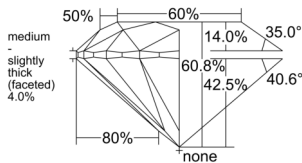

GIA®

FACSIMILE

GIA REPORT 6551177906

Verify this report at GIA.edu

GIA NATURAL DIAMOND DOSSIER®

May 05, 2026
GIA Report Number 6551177906
Shape and Cutting Style ..... Round Brilliant
Measurements ..... 5.42 - 5.45 x 3.30 mm

GRADING RESULTS

Carat Weight ..... 0.60 carat
Color Grade ..... D
Clarity Grade VVS1
Cut Grade ..... Excellent

ADDITIONAL GRADING INFORMATION

Polish ..... Excellent
Symmetry ..... Excellent
Fluorescence ..... Faint
Clarity Characteristics ..... Pinpoint, Feather
Inscription(s): GIA 6551177906

PROPORTIONS

Profile to actual proportions