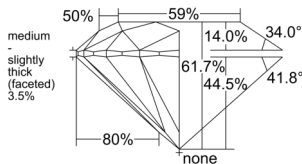

GIA®

FACSIMILE

GIA REPORT 6551178600

Verify this report at GIA.edu

GIA NATURAL DIAMOND DOSSIER®

May 05, 2026
GIA Report Number 6551178600
Shape and Cutting Style ..... Round Brilliant
Measurements ..... 5.89 - 5.92 x 3.64 mm

GRADING RESULTS

Carat Weight ..... 0.77 carat
Color Grade ..... D
Clarity Grade VS2
Cut Grade ..... Excellent

ADDITIONAL GRADING INFORMATION

Polish ..... Excellent
Symmetry ..... Excellent
Fluorescence ..... None
Clarity Characteristics ..... Cloud
Inscription(s): GIA 6551178600

PROPORTIONS

Profile to actual proportions

GRADING SCALES

GIA COLOR SCALE	GIA CLARITY SCALE	GIA CUT SCALE	
D	FLAWLESS	EXCELLENT	
E	INTERNALLY FLAWLESS		
F		VVS₁	VERY GOOD
G	VVS₂		
H	VS₁	GOOD	
I	VS₂		
J	SI₁	FAIR	
K	SI₂		
L	I₁	POOR	
M			
N			
O	I₂		
P			
Q	I₃		
R			
S			
T			
U			
V			
W			
X			
Y			
Z