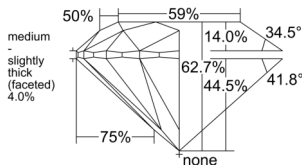

GIA®

FACSIMILE

GIA NATURAL DIAMOND DOSSIER®

May 05, 2026
GIA Report Number 6551183684
Shape and Cutting Style ..... Round Brilliant
Measurements ..... 5.08 - 5.12 x 3.20 mm

GRADING RESULTS

Carat Weight ..... 0.51 carat
Color Grade ..... G
Clarity Grade S11
Cut Grade ..... Excellent

ADDITIONAL GRADING INFORMATION

Polish ..... Excellent
Symmetry ..... Excellent
Fluorescence ..... Faint
Clarity Characteristics ..... Cloud
Inscription(s): GIA 6551183684

GIA REPORT 6551183684

Verify this report at GIA.edu

PROPORTIONS

Profile to actual proportions

GRADING SCALES

GIA COLOR SCALE

COLORLESS	D
	E
	F
	G
	H
	I
	J
NEAR COLORLESS	K
	L
FAIN	M
	N
	O
	P
VERY LIGHT	Q
	R
	S
	T
	U
	V
	W
	X
	Y
LIGHT	Z

GIA CLARITY SCALE

FLAWLESS	INTERNAL FLAWLESS	
		FLAWLESS
VERY VERY SLIGHTLY INCLUDED	VVS₁	
	VVS₂	
VERY SLIGHTLY INCLUDED	VS₁	
	VS₂	
SLIGHTLY INCLUDED	SI₁	
	SI₂	
INCLUDED	I₁	
	I₂	
	I₃	

GIA CUT SCALE

EXCELLENT
VERY GOOD
GOOD
FAIR
POOR