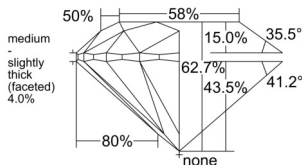

GIA®

FACSIMILE

GIA REPORT 6551183793

Verify this report at GIA.edu

GIA NATURAL DIAMOND DOSSIER®

May 05, 2026
GIA Report Number 6551183793
Shape and Cutting Style ..... Round Brilliant
Measurements ..... 4.67 - 4.70 x 2.94 mm

GRADING RESULTS

Carat Weight ..... 0.40 carat
Color Grade I
Clarity Grade VS2
Cut Grade ..... Excellent

ADDITIONAL GRADING INFORMATION

Polish ..... Excellent
Symmetry ..... Excellent
Fluorescence ..... None
Clarity Characteristics..... Crystal, Cloud, Feather
Inscription(s): GIA 6551183793

PROPORTIONS

GRADING SCALES

GIA COLOR SCALE

COLOREDNESS	D
	E
	F
	G
	H
	I
	J
NEAR COLORLESS	K
	L
FAIN	M
	N
	O
	P
VERY LIGHT	Q
	R
	S
	T
	U
	V
	W
	X
	Y
LIGHT	Z

GIA CLARITY SCALE

VERY VERY SLIGHTLY INCLUDED	FLAWLESS
	INTERNALLY FLAWLESS
VERY SLIGHTLY INCLUDED	VVS₁
	VVS₂
SLIGHTLY INCLUDED	VS₁
	VS₂
INCLUDED	SI₁
	SI₂
	I₁
	I₂
	I₃

GIA CUT SCALE

EXCELLENT
VERY GOOD
GOOD
FAIR
POOR