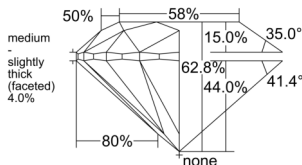

GIA®

FACSIMILE

GIA REPORT 6551194804

Verify this report at GIA.edu

GIA NATURAL DIAMOND DOSSIER®

May 07, 2026
GIA Report Number 6551194804
Shape and Cutting Style ..... Round Brilliant
Measurements ..... 5.47 - 5.51 x 3.45 mm

GRADING RESULTS

Carat Weight ..... 0.64 carat
Color Grade I
Clarity Grade VS1
Cut Grade ..... Excellent

ADDITIONAL GRADING INFORMATION

Polish ..... Excellent
Symmetry ..... Excellent
Fluorescence ..... Faint
Clarity Characteristics..... Crystal, Needle, Cloud, Pinpoint
Inscription(s): GIA 6551194804

PROPORTIONS

Profile to actual proportions

GRADING SCALES

GIA COLOR SCALE

COLORLESS	D
	E
	F
	G
	H
	I
NEAR COLORLESS	J
	K
	L
FAIN	M
	N
	O
	P
VERY LIGHT	Q
	R
	S
	T
	U
	V
	W
	X
	Y
LIGHT	Z

GIA CLARITY SCALE

FLAWLESS	INTERNAL FLAWLESS	
		FLAWLESS
VERY VERY SLIGHTLY INCLUDED	VVS₁	
	VVS₂	
VERY SLIGHTLY INCLUDED	VS₁	
	VS₂	
SLIGHTLY INCLUDED	SI₁	
	SI₂	
INCLUDED	I₁	
	I₂	
	I₃	

GIA CUT SCALE

EXCELLENT
VERY GOOD
GOOD
FAIR
POOR