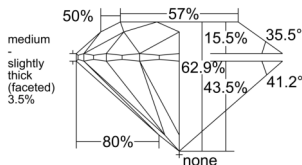

GIA®

FACSIMILE

GIA REPORT 6551196911

Verify this report at GIA.edu

GIA NATURAL DIAMOND DOSSIER®

May 07, 2026
GIA Report Number 6551196911
Shape and Cutting Style ..... Round Brilliant
Measurements ..... 5.39 - 5.42 x 3.40 mm

GRADING RESULTS

Carat Weight ..... 0.61 carat
Color Grade ..... G
Clarity Grade VVS1
Cut Grade ..... Excellent

ADDITIONAL GRADING INFORMATION

Polish ..... Excellent
Symmetry ..... Excellent
Fluorescence ..... Medium Blue
Clarity Characteristics ..... Pinpoint
Inscription(s): GIA 6551196911

PROPORTIONS

Profile to actual proportions

GRADING SCALES

GIA COLOR SCALE	GIA CLARITY SCALE	GIA CUT SCALE
COLOURLESS	FLAWLESS	EXCELLENT
D	FLAWLESS	
E	INTERNALLY FLAWLESS	VERY GOOD
F	VVS₁	
G	VVS₂	
H	VS₁	GOOD
I	VS₂	
J	SI₁	FAIR
K	SI₂	
L	I₁	
M	I₂	POOR
N	I₃	
O		
P		
Q		
R		
S		
T		
U		
V		
W		
X		
Y		
Z