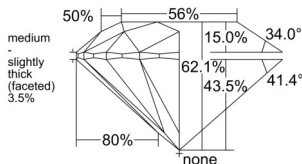

GIA®

FACSIMILE

GIA REPORT 6551202696

Verify this report at GIA.edu

GIA NATURAL DIAMOND DOSSIER®

May 08, 2026
GIA Report Number 6551202696
Shape and Cutting Style ..... Round Brilliant
Measurements ..... 4.30 - 4.31 x 2.67 mm

GRADING RESULTS

Carat Weight ..... 0.30 carat
Color Grade ..... G
Clarity Grade VS1
Cut Grade ..... Excellent

ADDITIONAL GRADING INFORMATION

Polish ..... Excellent
Symmetry ..... Excellent
Fluorescence ..... None
Clarity Characteristics..... Indented Natural, Pinpoint
Inscription(s): GIA 6551202696

PROPORTIONS

GRADING SCALES

GIA COLOR SCALE	GIA CLARITY SCALE	GIA CUT SCALE	
COLOURLESS D	FLAWLESS	EXCELLENT	
E	INTERNALLY FLAWLESS		
F		VVS₁	VERY GOOD
G	VVS₂		
H	VS₁	GOOD	
I	VS₂		
J	SI₁	FAIR	
K	SI₂		
L	I₁	POOR	
M	I₂		
N	I₃		
O			
P			
Q			
R			
S			
T			
U			
V			
W			
X			
Y			
Z