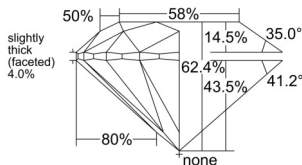

GIA®

FACSIMILE

GIA REPORT 6551203043

Verify this report at GIA.edu

GIA NATURAL DIAMOND DOSSIER®

May 08, 2026
GIA Report Number 6551203043
Shape and Cutting Style ..... Round Brilliant
Measurements ..... 5.09 - 5.13 x 3.19 mm

GRADING RESULTS

Carat Weight ..... 0.51 carat
Color Grade ..... J
Clarity Grade S11
Cut Grade ..... Excellent

ADDITIONAL GRADING INFORMATION

Polish ..... Excellent
Symmetry ..... Excellent
Fluorescence ..... None
Clarity Characteristics..... Crystal, Cloud, Feather
Inscription(s): GIA 6551203043

PROPORTIONS

Profile to actual proportions

GRADING SCALES

GIA COLOR SCALE	GIA CLARITY SCALE	GIA CUT SCALE	
D	FLAWLESS	EXCELLENT	
E	INTERNALLY FLAWLESS		
F		VVS₁	VERY GOOD
G	VVS₂		
H	VS₁	GOOD	
I	VS₂		
J	S1₁	FAIR	
K	S1₂		
L	I₁	POOR	
M	I₂		
N	I₃		
O			
P			
Q			
R			
S			
T			
U			
V			
W			
X			
Y			
Z