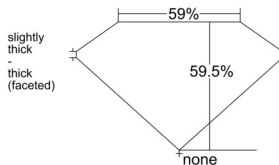

GIA®

FACSIMILE

GIA REPORT 6551205658

Verify this report at GIA.edu

GIA NATURAL DIAMOND DOSSIER®

May 09, 2026
GIA Report Number 6551205658
Shape and Cutting Style ..... Oval Brilliant
Measurements ..... 7.23 x 5.07 x 3.01 mm

GRADING RESULTS

Carat Weight ..... 0.70 carat
Color Grade ..... K
Clarity Grade VS1

ADDITIONAL GRADING INFORMATION

Polish ..... Excellent
Symmetry ..... Excellent
Fluorescence ..... None
Clarity Characteristics ..... Feather, Pinpoint
Inscription(s): GIA 6551205658

PROPORTIONS

Profile not to actual proportions

GRADING SCALES

GIA COLOR SCALE		GIA CLARITY SCALE			
COLORLESS	D	VERY VERY SLIGHTLY INCLUDED	FLAWLESS		
	E		INTERNALLY FLAWLESS		
	F	VERY SLIGHTLY INCLUDED	VVS₁		
	G		VVS₂		
	H		VS₁		
	NEAR COLORLESS	I	SLIGHTLY INCLUDED	VS₂	
		J		SI₁	
		FAINT	K	INCLUDED	SI₂
			L		I₁
			M		I₂
VERT LIGHT			N	INCLUDED	I₃
			O		
			P		
	Q				
LIGHT	R				
	S				
	T				
	U				
	V				
	Z