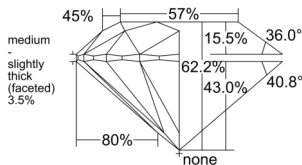

GIA®

FACSIMILE

GIA REPORT 6551221372

Verify this report at GIA.edu

GIA NATURAL DIAMOND DOSSIER®

May 09, 2026
GIA Report Number 6551221372
Shape and Cutting Style ..... Round Brilliant
Measurements ..... 5.06 - 5.09 x 3.16 mm

GRADING RESULTS

Carat Weight ..... 0.50 carat
Color Grade ..... F
Clarity Grade VS1
Cut Grade ..... Excellent

ADDITIONAL GRADING INFORMATION

Polish ..... Excellent
Symmetry ..... Excellent
Fluorescence ..... None
Clarity Characteristics..... Feather, Pinpoint, Indented Natural
Inscription(s): GIA 6551221372

PROPORTIONS

Profile to actual proportions