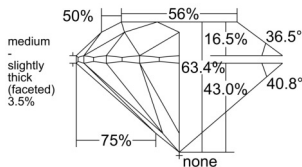

GIA®

FACSIMILE

GIA REPORT 6551223664

Verify this report at GIA.edu

GIA NATURAL DIAMOND DOSSIER®

May 09, 2026
GIA Report Number 6551223664
Shape and Cutting Style ..... Round Brilliant
Measurements ..... 6.06 - 6.14 x 3.87 mm

GRADING RESULTS

Carat Weight ..... 0.90 carat
Color Grade ..... G
Clarity Grade S11
Cut Grade ..... Excellent

ADDITIONAL GRADING INFORMATION

Polish ..... Excellent
Symmetry ..... Very Good
Fluorescence ..... None
Clarity Characteristics..... Cloud, Crystal, Feather
Inscription(s): GIA 6551223664

PROPORTIONS

GRADING SCALES

GIA COLOR SCALE

COLORLESS	D
	E
	F
	G
	H
	I
	J
NEAR COLORLESS	K
	L
FAIN	M
	N
	O
	P
	Q
VERY LIGHT	R
	S
	T
	U
	V
	W
	X
	Y
LIGHT	Z

GIA CLARITY SCALE

FLAWLESS	VERY VERY SLIGHTLY INCLUDED	VVS₁	VVS₂	VS₁	VS₂	SI₁	SI₂	I₁	I₂	I₃	
											VERY SLIGHTLY INCLUDED
INTERNALLY FLAWLESS											

GIA CUT SCALE

EXCELLENT
VERY GOOD
GOOD
FAIR
POOR