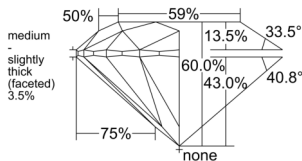

GIA®

FACSIMILE

GIA REPORT 6551225011

Verify this report at GIA.edu

GIA NATURAL DIAMOND DOSSIER®

May 11, 2026
GIA Report Number 6551225011
Shape and Cutting Style ..... Round Brilliant
Measurements ..... 3.75 - 3.78 x 2.26 mm

GRADING RESULTS

Carat Weight ..... 0.19 carat
Color Grade ..... D
Clarity Grade VVS1
Cut Grade ..... Excellent

ADDITIONAL GRADING INFORMATION

Polish ..... Excellent
Symmetry ..... Excellent
Fluorescence ..... Medium Blue
Clarity Characteristics ..... Chip, Surface Graining
Inscription(s): GIA 6551225011

PROPORTIONS

Profile to actual proportions

GRADING SCALES

GIA COLOR SCALE	GIA CLARITY SCALE	GIA CUT SCALE	
D	FLAWLESS	EXCELLENT	
E	INTERNALLY FLAWLESS		
F		VVS₁	VERY GOOD
G	VVS₂		
H	VS₁	GOOD	
I	VS₂		
J	SI₁	FAIR	
K	SI₂		
L	I₁	POOR	
M	I₂		
N	I₃		
O			
P			
Q			
R			
S			
T			
U			
V			
W			
X			
Y			
Z