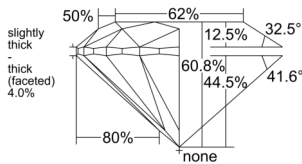

GIA®

FACSIMILE

GIA REPORT 6551227291

Verify this report at GIA.edu

GIA NATURAL DIAMOND DOSSIER®

May 12, 2026
GIA Report Number 6551227291
Shape and Cutting Style ..... Round Brilliant
Measurements ..... 4.29 - 4.33 x 2.62 mm

GRADING RESULTS

Carat Weight ..... 0.30 carat
Color Grade L
Clarity Grade VS1
Cut Grade ..... Very Good

ADDITIONAL GRADING INFORMATION

Polish ..... Excellent
Symmetry ..... Very Good
Fluorescence ..... Faint
Clarity Characteristics..... Indented Natural
Inscription(s): GIA 6551227291

PROPORTIONS

GRADING SCALES

GIA COLOR SCALE	GIA CLARITY SCALE	GIA CUT SCALE	
D	FLAWLESS	EXCELLENT	
E	INTERNALLY FLAWLESS		
F		VVS₁	VERY GOOD
G	VVS₂		
H	VS₁	GOOD	
I	VS₂		
J	SI₁	FAIR	
K	SI₂		
L	I₁	POOR	
M	I₂		
N	I₃		
O			
P			
Q			
R			
S			
T			
U			
V			
W			
X			
Y			
Z