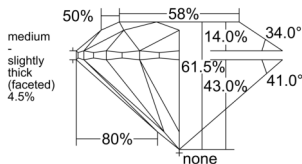

GIA®

FACSIMILE

GIA REPORT 6551227437

Verify this report at GIA.edu

GIA NATURAL DIAMOND DOSSIER®

May 11, 2026
GIA Report Number 6551227437
Shape and Cutting Style ..... Round Brilliant
Measurements ..... 5.09 - 5.12 x 3.14 mm

GRADING RESULTS

Carat Weight ..... 0.51 carat
Color Grade ..... D
Clarity Grade VVS1
Cut Grade ..... Excellent

ADDITIONAL GRADING INFORMATION

Polish ..... Excellent
Symmetry ..... Excellent
Fluorescence ..... None
Clarity Characteristics ..... Pinpoint, Feather
Inscription(s): GIA 6551227437

PROPORTIONS

Profile to actual proportions

GRADING SCALES

GIA COLOR SCALE

COLORESS	D
	E
	F
	G
	H
	I
	J
NEAR COLORESS	K
	L
FANIT	M
	N
	O
	P
	Q
VERY LIGHT	R
	S
	T
	U
	V
	W
	X
	Y
LIGHT	Z

GIA CLARITY SCALE

VERY VERY SLIGHTLY INCLUDED	FLAWLESS
	INTERNALLY FLAWLESS
VERY SLIGHTLY INCLUDED	VVS₁
	VVS₂
SLIGHTLY INCLUDED	VS₁
	VS₂
INCLUDED	SI₁
	SI₂
	I₁
	I₂
	I₃

GIA CUT SCALE

EXCELLENT
VERY GOOD
GOOD
FAIR
POOR