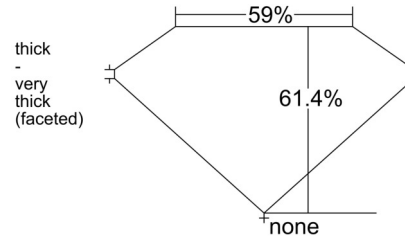

GIA NATURAL DIAMOND GRADING REPORT

May 14, 2026
GIA Report Number 6551229350
Shape and Cutting Style Heart Brilliant
Measurements 6.73 x 7.67 x 4.71 mm

GRADING RESULTS

Carat Weight 1.51 carat
Color Grade I
Clarity Grade VVS1

PROPORTIONS

Profile not to actual proportions

CLARITY CHARACTERISTICS

KEY TO SYMBOLS*

- Pinpoint
- Feather

GRADING SCALES

GIA COLOR SCALE		GIA CLARITY SCALE	
COLORLESS	D	VERY VERY SLIGHTLY INCLUDED	FLAWLESS
	E		INTERNALLY FLAWLESS
	F		VVS ₁
NEAR COLORLESS	G	VERY SLIGHTLY INCLUDED	VVS ₂
	H		VS ₁
	I		VS ₂
FANT	J	SLIGHTLY INCLUDED	SI ₁
	K		SI ₂
	L		I ₁
VERY LIGHT	M	INCLUDED	I ₂
	N		I ₃
	O		
LIGHT	P		
	Q		
	R		
	S		
	T		
	U		
	V		
W			
X			
Y			
Z			

* Red symbols denote internal characteristics (inclusions). Green or black symbols denote external characteristics (blemishes). Diagram is an approximate representation of the diamond, and symbols shown indicate type, position, and approximate size of clarity characteristics. All clarity characteristics may not be shown. Details of finish are not shown.