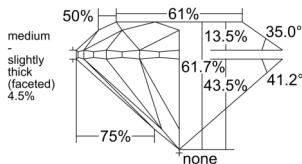

GIA®

FACSIMILE

GIA REPORT 6551237174

Verify this report at GIA.edu

GIA NATURAL DIAMOND DOSSIER®

May 12, 2026
GIA Report Number 6551237174
Shape and Cutting Style ..... Round Brilliant
Measurements ..... 5.05 - 5.08 x 3.12 mm

GRADING RESULTS

Carat Weight ..... 0.50 carat
Color Grade ..... K
Clarity Grade S11
Cut Grade ..... Excellent

ADDITIONAL GRADING INFORMATION

Polish ..... Excellent
Symmetry ..... Excellent
Fluorescence ..... None
Clarity Characteristics..... Crystal, Cloud, Feather
Inspection(s): GIA 6551237174

PROPORTIONS

Profile to actual proportions

GRADING SCALES

GIA COLOR SCALE	GIA CLARITY SCALE	GIA CUT SCALE	
D	FLAWLESS	EXCELLENT	
E	INTERNALLY FLAWLESS		
F		VVS₁	VERY GOOD
G	VVS₂		
H	VS₁	GOOD	
I	VS₂		
J	S1₁	FAIR	
K	S1₂		
L	I₁	POOR	
M	I₂		
N	I₃		
O			
P			
Q			
R			
S			
T			
U			
V			
W			
X			
Y			
Z