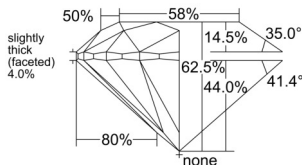

GIA®

FACSIMILE

GIA REPORT 6551239921

Verify this report at GIA.edu

GIA NATURAL DIAMOND DOSSIER®

May 14, 2026
GIA Report Number 6551239921
Shape and Cutting Style ..... Round Brilliant
Measurements ..... 5.04 - 5.08 x 3.16 mm

GRADING RESULTS

Carat Weight ..... 0.50 carat
Color Grade ..... H
Clarity Grade S11
Cut Grade ..... Excellent

ADDITIONAL GRADING INFORMATION

Polish ..... Excellent
Symmetry ..... Excellent
Fluorescence ..... Faint
Clarity Characteristics..... Cloud, Crystal, Feather
Inscription(s): GIA 6551239921

PROPORTIONS

Profile to actual proportions