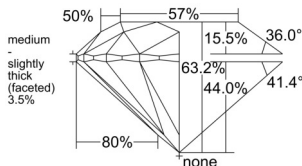

GIA®

FACSIMILE

GIA REPORT 6551239964

Verify this report at GIA.edu

GIA NATURAL DIAMOND DOSSIER®

May 14, 2026
GIA Report Number 6551239964
Shape and Cutting Style ..... Round Brilliant
Measurements ..... 5.36 - 5.39 x 3.40 mm

GRADING RESULTS

Carat Weight ..... 0.60 carat
Color Grade ..... J
Clarity Grade VVS2
Cut Grade ..... Excellent

ADDITIONAL GRADING INFORMATION

Polish ..... Excellent
Symmetry ..... Excellent
Fluorescence ..... None
Clarity Characteristics ..... Cloud, Pinpoint
Inscription(s): GIA 6551239964

PROPORTIONS

GRADING SCALES

GIA COLOR SCALE

COLORLESS	D
	E
	F
	G
	H
	I
NEAR COLORLESS	J
	K
	L
FAIN	M
	N
	O
	P
	Q
VERY LIGHT	R
	S
	T
	U
	V
	W
	X
	Y
LIGHT	Z

GIA CLARITY SCALE

FLAWLESS	INTERNAL FLAWLESS	EXCELLENT	
VERY VERY SLIGHTLY INCLUDED	VVS₁	VERY GOOD	
	VVS₂		
VERY SLIGHTLY INCLUDED	VS₁	GOOD	
	VS₂		
SLIGHTLY INCLUDED	SI₁	FAIR	
	SI₂		
INCLUDED	I₁	POOR	
	I₂		
	I₃