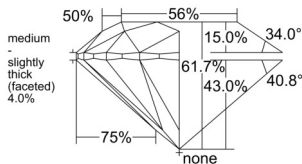

GIA®

FACSIMILE

GIA REPORT 6551245381

Verify this report at GIA.edu

GIA NATURAL DIAMOND DOSSIER®

May 14, 2026
GIA Report Number 6551245381
Shape and Cutting Style ..... Round Brilliant
Measurements ..... 5.07 - 5.11 x 3.14 mm

GRADING RESULTS

Carat Weight ..... 0.50 carat
Color Grade L
Clarity Grade VS1
Cut Grade ..... Excellent

ADDITIONAL GRADING INFORMATION

Polish ..... Excellent
Symmetry ..... Excellent
Fluorescence ..... Faint
Clarity Characteristics..... Crystal, Cavity, Cloud
Inscription(s): GIA 6551245381

PROPORTIONS

Profile to actual proportions

GRADING SCALES

GIA COLOR SCALE	GIA CLARITY SCALE	GIA CUT SCALE
COLOREDNESS	FLAWLESS	EXCELLENT
D	FLAWLESS	
E	FLAWLESS	VERY GOOD
F	FLAWLESS	
G	FLAWLESS	
H	FLAWLESS	
I	VVS₁	GOOD
J	VVS₂	
K	VS₁	FAIR
L	VS₂	
M	SI₁	
N	SI₂	POOR
O	I₁	
P	I₂	
Q	I₃	
R		
S		
T		
U		
V		
W		
X		
Y		
Z