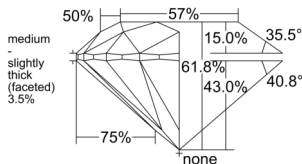

GIA®

FACSIMILE

GIA REPORT 6551245394

Verify this report at GIA.edu

GIA NATURAL DIAMOND DOSSIER®

May 15, 2026
GIA Report Number 6551245394
Shape and Cutting Style ..... Round Brilliant
Measurements ..... 4.41 - 4.43 x 2.73 mm

GRADING RESULTS

Carat Weight ..... 0.33 carat
Color Grade ..... K
Clarity Grade S11
Cut Grade ..... Excellent

ADDITIONAL GRADING INFORMATION

Polish ..... Excellent
Symmetry ..... Excellent
Fluorescence ..... None
Clarity Characteristics ..... Feather
Inscription(s): GIA 6551245394

PROPORTIONS

GRADING SCALES

GIA COLOR SCALE

COLORED	D
	E
	F
	G
	H
	I
	J
NEAR COLORLESS	K
	L
FAIN	M
	N
	O
	P
VERY LIGHT	Q
	R
	S
	T
	U
	V
	W
	X
	Y
LIGHT	Z

GIA CLARITY SCALE

FLAWLESS	INTERNAL FLAWLESS	EXCELLENT	
VERY VERY SLIGHTLY INCLUDED	VVS₁	VERY GOOD	
	VVS₂		
VERY SLIGHTLY INCLUDED	VS₁	GOOD	
	VS₂		
SLIGHTLY INCLUDED	SI₁	FAIR	
	SI₂		
INCLUDED	I₁	POOR	
	I₂		
	I₃