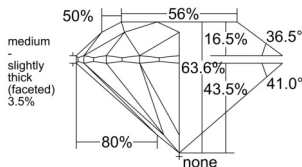

GIA®

FACSIMILE

GIA REPORT 6551253145

Verify this report at GIA.edu

GIA NATURAL DIAMOND DOSSIER®

May 14, 2026
GIA Report Number 6551253145
Shape and Cutting Style ..... Round Brilliant
Measurements ..... 5.32 - 5.36 x 3.40 mm

GRADING RESULTS

Carat Weight ..... 0.60 carat
Color Grade ..... G
Clarity Grade VS2
Cut Grade ..... Excellent

ADDITIONAL GRADING INFORMATION

Polish ..... Excellent
Symmetry ..... Excellent
Fluorescence ..... Faint
Clarity Characteristics ..... Cloud, Crystal
Inscription(s): GIA 6551253145

PROPORTIONS

GRADING SCALES

GIA COLOR SCALE	GIA CLARITY SCALE	GIA CUT SCALE	
D	FLAWLESS	EXCELLENT	
E	INTERNALLY FLAWLESS		
F		VVS₁	VERY GOOD
G	VVS₂		
H	VS₁	GOOD	
I	VS₂		
J	SI₁	FAIR	
K	SI₂		
L	I₁	POOR	
M	I₂		
N	I₃		
O			
P			
Q			
R			
S			
T			
U			
V			
W			
X			
Y			
Z