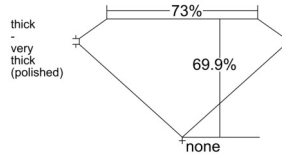

GIA®

FACSIMILE

GIA REPORT 6551261479

Verify this report at GIA.edu

GIA NATURAL DIAMOND DOSSIER®

May 15, 2026
GIA Report Number 6551261479
Shape and Cutting Style ..... Square Modified Brilliant
Measurements ..... 5.28 x 5.10 x 3.57 mm

GRADING RESULTS

Carat Weight ..... 0.81 carat
Color Grade ..... D
Clarity Grade VVS1

ADDITIONAL GRADING INFORMATION

Polish ..... Excellent
Symmetry ..... Very Good
Fluorescence ..... None
Clarity Characteristics ..... Pinpoint, Feather
Inscription(s): GIA 6551261479

PROPORTIONS

Profile not to actual proportions

GRADING SCALES

GIA COLOR SCALE		GIA CLARITY SCALE			
COLORLESS	D	VERY VERY SLIGHTLY INCLUDED	FLAWLESS		
	E		INTERNALLY FLAWLESS		
	F	VERY SLIGHTLY INCLUDED	VVS₁		
	G		VVS₂		
	H		VS₁		
	NEAR COLORLESS	I	SLIGHTLY INCLUDED	VS₂	
		J		SI₁	
		FAINT	K	INCLUDED	SI₂
			L		I₁
			M		I₂
VERY LIGHT			N	INCLUDED	I₃
			O		
			P		
	Q				
LIGHT	R				
	S				
	T				
	U				
	V				
	Z