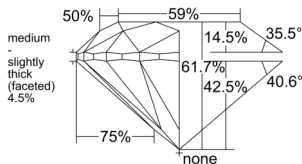

GIA®

FACSIMILE

GIA REPORT 6551263441

Verify this report at GIA.edu

GIA NATURAL DIAMOND DOSSIER®

May 16, 2026
GIA Report Number 6551263441
Shape and Cutting Style ..... Round Brilliant
Measurements ..... 4.68 - 4.72 x 2.90 mm

GRADING RESULTS

Carat Weight ..... 0.40 carat
Color Grade ..... K
Clarity Grade VS1
Cut Grade ..... Very Good

ADDITIONAL GRADING INFORMATION

Polish ..... Excellent
Symmetry ..... Excellent
Fluorescence ..... None
Clarity Characteristics ..... Feather
Inscription(s): GIA 6551263441

PROPORTIONS

Profile to actual proportions