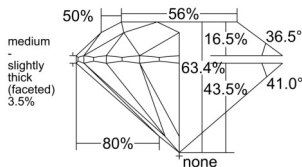

GIA®

FACSIMILE

GIA REPORT 6551264561

Verify this report at GIA.edu

GIA NATURAL DIAMOND DOSSIER®

May 19, 2026
GIA Report Number 6551264561
Shape and Cutting Style ..... Round Brilliant
Measurements ..... 5.61 - 5.64 x 3.57 mm

GRADING RESULTS

Carat Weight ..... 0.70 carat
Color Grade ..... F
Clarity Grade VS1
Cut Grade ..... Excellent

ADDITIONAL GRADING INFORMATION

Polish ..... Excellent
Symmetry ..... Excellent
Fluorescence ..... None
Clarity Characteristics ..... Crystal
Inscription(s): GIA 6551264561

PROPORTIONS

GRADING SCALES

GIA COLOR SCALE	GIA CLARITY SCALE	GIA CUT SCALE
COLOURLESS	FLAWLESS	EXCELLENT
D	INTERNALLY FLAWLESS	
E	VVS₁	VERY GOOD
F		
G	VVS₂	
H	VS₁	GOOD
I		
J	VS₂	
K	SI₁	FAIR
L		
M	SI₂	
N	I₁	POOR
O		
P	I₂	
Q	I₃	
R		
S		
T		
U		
V		
W		
X		
Y		
Z