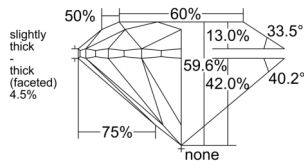

GIA®

FACSIMILE

GIA REPORT 6551283458

Verify this report at GIA.edu

GIA NATURAL DIAMOND DOSSIER®

May 19, 2026
GIA Report Number 6551283458
Shape and Cutting Style ..... Round Brilliant
Measurements ..... 4.73 - 4.76 x 2.83 mm

GRADING RESULTS

Carat Weight ..... 0.40 carat
Color Grade ..... K
Clarity Grade S11
Cut Grade ..... Very Good

ADDITIONAL GRADING INFORMATION

Polish ..... Excellent
Symmetry ..... Excellent
Fluorescence ..... None
Clarity Characteristics..... Crystal, Cloud, Feather
Inscription(s): GIA 6551283458

PROPORTIONS

Profile to actual proportions

GRADING SCALES

GIA COLOR SCALE	GIA CLARITY SCALE	GIA CUT SCALE	
D	FLAWLESS	EXCELLENT	
E	INTERNALLY FLAWLESS		
F		VVS₁	VERY GOOD
G	VVS₂		
H	VS₁	GOOD	
I	VS₂		
J	S1₁	FAIR	
K	S1₂		
L	I₁	POOR	
M	I₂		
N	I₃		
O			
P			
Q			
R			
S			
T			
U			
V			
W			
X			
Y			
Z