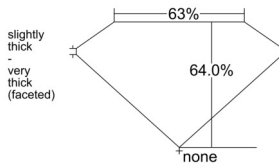

GIA®

FACSIMILE

GIA REPORT 6551285393

Verify this report at GIA.edu

GIA NATURAL DIAMOND DOSSIER®

May 20, 2026
GIA Report Number 6551285393
Shape and Cutting Style ..... Heart Brilliant
Measurements ..... 3.87 x 4.48 x 2.86 mm

GRADING RESULTS

Carat Weight ..... 0.30 carat
Color Grade I
Clarity Grade VS1

ADDITIONAL GRADING INFORMATION

Polish ..... Excellent
Symmetry ..... Good
Fluorescence ..... Faint
Clarity Characteristics ..... Crystal, Pinpoint
Inscription(s): GIA 6551285393

PROPORTIONS

Profile not to actual proportions

GRADING SCALES

GIA COLOR SCALE		GIA CLARITY SCALE			
COLORLESS	D	VERY VERY SLIGHTLY INCLUDED	FLAWLESS		
	E		INTERNALLY FLAWLESS		
	F	VERY SLIGHTLY INCLUDED	VVS₁		
	G		VVS₂		
	H		VS₁		
	NEAR COLORLESS	I	SLIGHTLY INCLUDED	VS₂	
		J		SI₁	
		FAINT	K	INCLUDED	SI₂
			L		I₁
			M		I₂
VERT LIGHT	N	LIGHT	I₃		
	O				
	P				
	Q				
	R