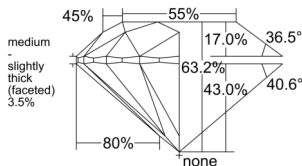

GIA®

FACSIMILE

GIA REPORT 6551289520

Verify this report at GIA.edu

GIA NATURAL DIAMOND DOSSIER®

May 18, 2026
GIA Report Number 6551289520
Shape and Cutting Style ..... Round Brilliant
Measurements ..... 5.60 - 5.64 x 3.55 mm

GRADING RESULTS

Carat Weight ..... 0.70 carat
Color Grade ..... G
Clarity Grade VS2
Cut Grade ..... Excellent

ADDITIONAL GRADING INFORMATION

Polish ..... Excellent
Symmetry ..... Excellent
Fluorescence ..... None
Clarity Characteristics..... Crystal, Cloud, Indented Natural
Inscription(s): GIA 6551289520

PROPORTIONS

GRADING SCALES

GIA COLOR SCALE

COLORLESS	D
	E
	F
	G
	H
	I
NEAR COLORLESS	J
	K
	L
FAIN	M
	N
	O
	P
VERY LIGHT	Q
	R
	S
	T
	U
	V
	W
	X
	Y
LIGHT	Z

GIA CLARITY SCALE

FLAWLESS	VERY VERY SLIGHTLY INCLUDED	VS₁	VS₂	SI₁	SI₂	I₁	I₂	I₃			
									VERY SLIGHTLY INCLUDED	SLIGHTLY INCLUDED	INCLUDED

GIA CUT SCALE

EXCELLENT
VERY GOOD
GOOD
FAIR
POOR