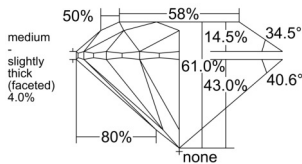

GIA®

FACSIMILE

GIA REPORT 6551291076

Verify this report at GIA.edu

GIA NATURAL DIAMOND DOSSIER®

May 19, 2026
GIA Report Number 6551291076
Shape and Cutting Style ..... Round Brilliant
Measurements ..... 4.92 - 4.95 x 3.01 mm

GRADING RESULTS

Carat Weight ..... 0.45 carat
Color Grade ..... G
Clarity Grade VS2
Cut Grade ..... Excellent

ADDITIONAL GRADING INFORMATION

Polish ..... Excellent
Symmetry ..... Excellent
Fluorescence ..... None
Clarity Characteristics ..... Crystal
Inscription(s): GIA 6551291076

PROPORTIONS

Profile to actual proportions

GRADING SCALES

GIA COLOR SCALE

COLORESS	D
	E
	F
	G
	H
	I
	J
NEAR COLORESS	K
	L
FAINT	M
	N
	O
	P
	R
	S
	T
	U
	V
	W
	X
	Y
LIGHT	Z

GIA CLARITY SCALE

FLAWLESS	INTERNAL FLAWLESS	
		FLAWLESS
VERY VERY SLIGHTLY INCLUDED	VVS₁	
	VVS₂	
VERY SLIGHTLY INCLUDED	VS₁	
	VS₂	
SLIGHTLY INCLUDED	SI₁	
	SI₂	
INCLUDED	I₁	
	I₂	
	I₃	

GIA CUT SCALE

EXCELLENT	
	VERY GOOD
GOOD	
FAIR	
POOR