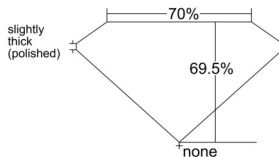

GIA®

FACSIMILE

GIA REPORT 6551294063

Verify this report at GIA.edu

GIA NATURAL DIAMOND DOSSIER®

June 04, 2026
GIA Report Number 6551294063
Shape and Cutting Style ..... Square Modified Brilliant
Measurements ..... 4.96 x 4.90 x 3.40 mm

GRADING RESULTS

Carat Weight ..... 0.70 carat
Color Grade ..... F
Clarity Grade SI1

ADDITIONAL GRADING INFORMATION

Polish ..... Excellent
Symmetry ..... Excellent
Fluorescence ..... None
Clarity Characteristics ..... Crystal, Cloud
Inscription(s): GIA 6551294063

PROPORTIONS

Profile not to actual proportions

GRADING SCALES

GIA COLOR SCALE		GIA CLARITY SCALE			
COLORLESS	D	VERY VERY SLIGHTLY INCLUDED	FLAWLESS		
	E		INTERNALLY FLAWLESS		
	F	VERY SLIGHTLY INCLUDED	VVS₁		
	G		VVS₂		
	H		VS₁		
	NEAR COLORLESS	I	SLIGHTLY INCLUDED	VS₂	
		J		SI₁	
		FAINT	K	INCLUDED	SI₂
			L		I₁
			M		I₂
N			I₃		
VERT LIGHT	O	INCLUDED			
	P				
	Q				
	R				
	S				
	T				
LIGHT	U				
	V				
	W				
	X				
Y					
Z