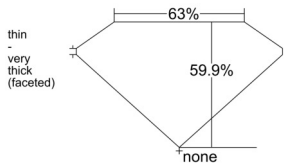

GIA®

FACSIMILE

GIA REPORT 6551294259

Verify this report at GIA.edu

GIA NATURAL DIAMOND DOSSIER®

May 20, 2026
GIA Report Number 6551294259
Shape and Cutting Style ..... Oval Brilliant
Measurements ..... 5.41 x 3.73 x 2.24 mm

GRADING RESULTS

Carat Weight ..... 0.30 carat
Color Grade I
Clarity Grade VVS1

ADDITIONAL GRADING INFORMATION

Polish ..... Excellent
Symmetry ..... Very Good
Fluorescence ..... None
Clarity Characteristics..... Pinpoint, Cloud, Feather
Inscription(s): GIA 6551294259

PROPORTIONS

Profile not to actual proportions

GRADING SCALES

GIA COLOR SCALE		GIA CLARITY SCALE			
COLORLESS	D	VERY VERY SLIGHTLY INCLUDED	FLAWLESS		
	E		INTERNALLY FLAWLESS		
	F	VERY SLIGHTLY INCLUDED	VVS₁		
	G		VVS₂		
	H		VS₁		
	NEAR COLORLESS	I	SLIGHTLY INCLUDED	VS₂	
		J		SI₁	
		FAINT	K	INCLUDED	SI₂
			L		I₁
			M		I₂
VERT LIGHT	N	LIGHT	I₃		
	O				
	P				
	Q				
	R