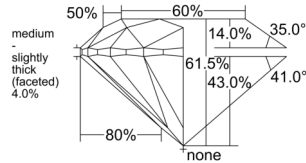

GIA®

FACSIMILE

GIA REPORT 6551305769

Verify this report at GIA.edu

GIA NATURAL DIAMOND DOSSIER®

May 21, 2026
GIA Report Number 6551305769
Shape and Cutting Style ..... Round Brilliant
Measurements ..... 5.06 - 5.08 x 3.12 mm

GRADING RESULTS

Carat Weight ..... 0.50 carat
Color Grade ..... E
Clarity Grade VS1
Cut Grade ..... Excellent

ADDITIONAL GRADING INFORMATION

Polish ..... Excellent
Symmetry ..... Excellent
Fluorescence ..... Medium Blue
Clarity Characteristics..Crystal, Indented Natural, Cloud, Pinpoint
Inscription(s): GIA 6551305769

PROPORTIONS

Profile to actual proportions

GRADING SCALES

GIA COLOR SCALE

COLORLESS	D
	E
	F
	G
	H
	I
	J
NEAR COLORLESS	K
	L
Faint	M
	N
	O
	P
	Q
Very Light	R
	S
	T
	U
	V
	W
	X
	Y
Light	Z

GIA CLARITY SCALE

FLAWLESS	VERY VERY SLIGHTLY INCLUDED	VS₁	VS₂	VS₁	VS₂	SI₁	SI₂	I₁	I₂	I₃		
											FLAWLESS	INTERNALLY FLAWLESS

GIA CUT SCALE

EXCELLENT
VERY GOOD
GOOD
FAIR
POOR