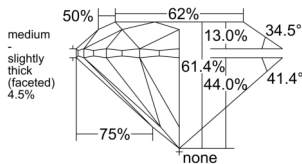

GIA®

FACSIMILE

GIA REPORT 6551310411

Verify this report at GIA.edu

GIA NATURAL DIAMOND DOSSIER®

May 20, 2026
GIA Report Number 6551310411
Shape and Cutting Style ..... Round Brilliant
Measurements ..... 5.66 - 5.70 x 3.49 mm

GRADING RESULTS

Carat Weight ..... 0.70 carat
Color Grade ..... G
Clarity Grade S11
Cut Grade ..... Excellent

ADDITIONAL GRADING INFORMATION

Polish ..... Excellent
Symmetry ..... Excellent
Fluorescence ..... None
Clarity Characteristics..... Cloud, Crystal, Knot, Feather
Inscription(s): GIA 6551310411

PROPORTIONS

Profile to actual proportions