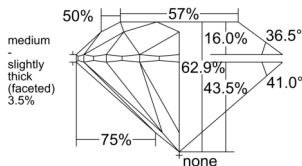

GIA®

FACSIMILE

GIA REPORT 6551317883

Verify this report at GIA.edu

GIA NATURAL DIAMOND DOSSIER®

May 25, 2026
GIA Report Number 6551317883
Shape and Cutting Style ..... Round Brilliant
Measurements ..... 4.80 - 4.83 x 3.03 mm

GRADING RESULTS

Carat Weight ..... 0.43 carat
Color Grade ..... H
Clarity Grade VS1
Cut Grade ..... Excellent

ADDITIONAL GRADING INFORMATION

Polish ..... Excellent
Symmetry ..... Excellent
Fluorescence ..... None
Clarity Characteristics ..... Feather, Pinpoint
Inscription(s): GIA 6551317883

PROPORTIONS

GRADING SCALES

GIA COLOR SCALE	GIA CLARITY SCALE	GIA CUT SCALE	
D	FLAWLESS	EXCELLENT	
E	INTERNALLY FLAWLESS		
F		VVS₁	VERY GOOD
G	VVS₂		
H	VS₁	GOOD	
I	VS₂		
J	SI₁	FAIR	
K	SI₂		
L	I₁	POOR	
M	I₂		
N	I₃		
O			
P			
Q			
R			
S			
T			
U			
V			
W			
X			
Y			
Z