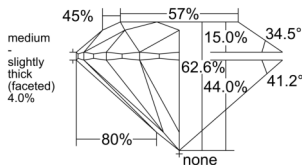

GIA®

FACSIMILE

GIA REPORT 6551322426

Verify this report at GIA.edu

GIA NATURAL DIAMOND DOSSIER®

May 22, 2026
GIA Report Number 6551322426
Shape and Cutting Style ..... Round Brilliant
Measurements ..... 4.70 - 4.72 x 2.95 mm

GRADING RESULTS

Carat Weight ..... 0.40 carat
Color Grade ..... G
Clarity Grade VS1
Cut Grade ..... Excellent

ADDITIONAL GRADING INFORMATION

Polish ..... Excellent
Symmetry ..... Excellent
Fluorescence ..... None
Clarity Characteristics..... Cloud, Needle, Pinpoint
Inscription(s): GIA 6551322426

PROPORTIONS

Profile to actual proportions

GRADING SCALES

GIA COLOR SCALE	GIA CLARITY SCALE	GIA CUT SCALE	
D	FLAWLESS	EXCELLENT	
E	INTERNALLY FLAWLESS		
F		VVS₁	VERY GOOD
G	VVS₂		
H	VS₁	GOOD	
I	VS₂		
J	SI₁	FAIR	
K	SI₂		
L	I₁	POOR	
M			
N			
O	I₂		
P			
Q			
R	I₃		
S			
T			
U			
V			
W			
X			
Y			
Z