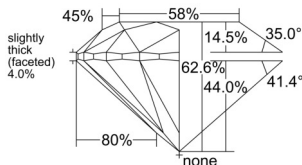

GIA®

FACSIMILE

GIA REPORT 6551323857

Verify this report at GIA.edu

GIA NATURAL DIAMOND DOSSIER®

May 22, 2026
GIA Report Number 6551323857
Shape and Cutting Style ..... Round Brilliant
Measurements ..... 4.31 - 4.34 x 2.71 mm

GRADING RESULTS

Carat Weight ..... 0.31 carat
Color Grade ..... G
Clarity Grade VS1
Cut Grade ..... Excellent

ADDITIONAL GRADING INFORMATION

Polish ..... Excellent
Symmetry ..... Excellent
Fluorescence ..... None
Clarity Characteristics..... Cloud, Feather, Pinpoint
Inscription(s): GIA 6551323857

PROPORTIONS

Profile to actual proportions