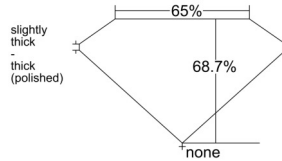

GIA®

FACSIMILE

GIA REPORT 6551324274

Verify this report at GIA.edu

GIA NATURAL DIAMOND DOSSIER®

May 25, 2026
GIA Report Number 6551324274
Shape and Cutting Style ..... Emerald Cut
Measurements ..... 5.25 x 3.76 x 2.58 mm

GRADING RESULTS

Carat Weight ..... 0.50 carat
Color Grade ..... F
Clarity Grade VS2

ADDITIONAL GRADING INFORMATION

Polish ..... Excellent
Symmetry ..... Excellent
Fluorescence ..... None
Clarity Characteristics ..... Cloud, Crystal
Inscription(s): GIA 6551324274

PROPORTIONS

Profile not to actual proportions

GRADING SCALES

GIA COLOR SCALE		GIA CLARITY SCALE			
COLORLESS	D	VERY VERY SLIGHTLY INCLUDED	FLAWLESS		
	E		INTERNALLY FLAWLESS		
	F		VVS₁		
	G		VVS₂		
	NEAR COLORLESS	H	VERY SLIGHTLY INCLUDED	VS₁	
		I		VS₂	
		FAINT	J	SLIGHTLY INCLUDED	SI₁
			K		SI₂
	L		I₁		
	M		I₂		
N	I₃				
P					
VERT LIGHT	Q	INCLUDED			
	R				
	S				
	T				
	U				
	V				
LIGHT	W				
	X				
	Y				
	Z