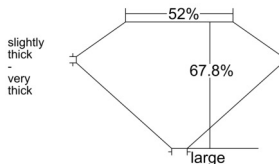

GIA®

FACSIMILE

GIA REPORT 6551327261

Verify this report at GIA.edu

GIA NATURAL DIAMOND DOSSIER®

May 25, 2026
GIA Report Number 6551327261
Shape and Cutting Style ..... Old Mine Brilliant
Measurements ..... 6.37 x 4.57 x 3.10 mm

GRADING RESULTS

Carat Weight ..... 0.76 carat
Color Grade ..... K
Clarity Grade VVS2

ADDITIONAL GRADING INFORMATION

Polish ..... Excellent
Symmetry ..... Excellent
Fluorescence ..... Faint
Clarity Characteristics..... Needle, Pinpoint
Inscription(s): GIA 6551327261

PROPORTIONS

GRADING SCALES

GIA COLOR SCALE		GIA CLARITY SCALE			
COLORLESS	D	VERY VERY SLIGHTLY INCLUDED	FLAWLESS		
	E		INTERNALLY FLAWLESS		
	F		VVS₁		
	NEAR COLORLESS	G	VERY SLIGHTLY INCLUDED	VVS₂	
		H		VS₁	
		FAINT	I	SLIGHTLY INCLUDED	VS₂
			J		SI₁
			K		SI₂
	LIGHT	L	INCLUDED	I₁	
		M		I₂	
N		I₃			
O					
P					
Q					
R					
S					
T					
U					
V					
W					
X					
Y					
Z