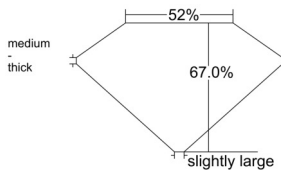

GIA®

FACSIMILE

GIA REPORT 6551327378

Verify this report at GIA.edu

GIA NATURAL DIAMOND DOSSIER®

May 25, 2026
GIA Report Number 6551327378
Shape and Cutting Style ..... Old Mine Brilliant
Measurements ..... 6.28 x 4.93 x 3.30 mm

GRADING RESULTS

Carat Weight ..... 0.81 carat
Color Grade ..... J
Clarity Grade VS1

ADDITIONAL GRADING INFORMATION

Polish ..... Excellent
Symmetry ..... Excellent
Fluorescence ..... None
Clarity Characteristics..... Crystal, Feather, Needle, Pinpoint
Inscription(s): GIA 6551327378

PROPORTIONS

Profile not to actual proportions

GRADING SCALES

GIA COLOR SCALE		GIA CLARITY SCALE			
COLORLESS	D	VERY VERY SLIGHTLY INCLUDED	FLAWLESS		
	E		INTERNALLY FLAWLESS		
	F	VERY SLIGHTLY INCLUDED	VS₁		
	G		VS₂		
	H		VS₁		
	NEAR COLORLESS	I	SLIGHTLY INCLUDED	SI₁	
		J		SI₂	
		FAINT	K	INCLUDED	I₁
			L		I₂
			M		I₃
VERT LIGHT	N				
	O				
	P				
	Q				
	R				
LIGHT	S				
	T				
	U				
	V				
	W				
	X				
	Y				
	Z