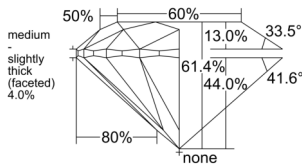

GIA®

FACSIMILE

GIA REPORT 6551332860

Verify this report at GIA.edu

GIA NATURAL DIAMOND DOSSIER®

May 25, 2026
GIA Report Number 6551332860
Shape and Cutting Style ..... Round Brilliant
Measurements ..... 4.62 - 4.64 x 2.84 mm

GRADING RESULTS

Carat Weight ..... 0.37 carat
Color Grade I
Clarity Grade VVS1
Cut Grade ..... Excellent

ADDITIONAL GRADING INFORMATION

Polish ..... Excellent
Symmetry ..... Excellent
Fluorescence ..... None
Clarity Characteristics ..... Pinpoint, Feather
Inscription(s): GIA 6551332860

PROPORTIONS

Profile to actual proportions