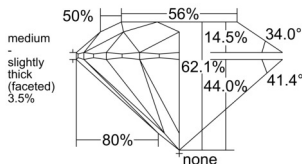

GIA®

FACSIMILE

GIA REPORT 6551333534

Verify this report at GIA.edu

GIA NATURAL DIAMOND DOSSIER®

May 27, 2026
GIA Report Number 6551333534
Shape and Cutting Style ..... Round Brilliant
Measurements ..... 4.77 - 4.78 x 2.97 mm

GRADING RESULTS

Carat Weight ..... 0.41 carat
Color Grade L
Clarity Grade VS1
Cut Grade ..... Excellent

ADDITIONAL GRADING INFORMATION

Polish ..... Excellent
Symmetry ..... Excellent
Fluorescence ..... Medium Blue
Clarity Characteristics ..... Crystal, Feather
Inscription(s): GIA 6551333534

PROPORTIONS

GRADING SCALES

GIA COLOR SCALE	GIA CLARITY SCALE	GIA CUT SCALE	
D	FLAWLESS	EXCELLENT	
E	INTERNALLY FLAWLESS		
F		VVS₁	VERY GOOD
G	VVS₂		
H	VS₁	GOOD	
I	VS₂		
J	SI₁	FAIR	
K	SI₂		
L	I₁	POOR	
M	I₂		
N	I₃		
O			
P			
Q			
R			
S			
T			
U			
V			
W			
X			
Y			
Z