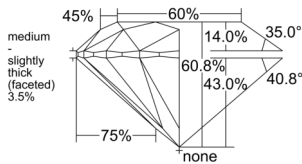

GIA®

FACSIMILE

GIA REPORT 6551333772

Verify this report at GIA.edu

GIA NATURAL DIAMOND DOSSIER®

May 25, 2026
GIA Report Number 6551333772
Shape and Cutting Style ..... Round Brilliant
Measurements ..... 4.31 - 4.32 x 2.62 mm

GRADING RESULTS

Carat Weight ..... 0.30 carat
Color Grade ..... K
Clarity Grade VS1
Cut Grade ..... Excellent

ADDITIONAL GRADING INFORMATION

Polish ..... Excellent
Symmetry ..... Excellent
Fluorescence ..... None
Clarity Characteristics ..... Cloud
Inscription(s): GIA 6551333772

PROPORTIONS

Profile to actual proportions

GRADING SCALES

GIA COLOR SCALE

COLOREST	D
	E
	F
	G
	H
	I
	J
NEAR COLOREST	K
	L
FANIT	M
	N
	O
	P
	R
VERY LIGHT	S
	T
	U
	V
	W
	X
	Y
LIGHT	Z

GIA CLARITY SCALE

FLAWLESS	VERY VERY SLIGHTLY INCLUDED	VS₁	VS₂	VS₁	VS₂	SL₁	SL₂	I₁	I₂	I₃									
											FLAWLESS	INTERNALLY FLAWLESS	VVS₁	VVS₂	SI₁	SI₂	I₁	I₂	I₃

GIA CUT SCALE

EXCELLENT
VERY GOOD
GOOD
FAIR
POOR