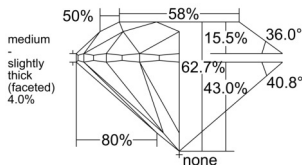

GIA®

FACSIMILE

GIA REPORT 6551334635

Verify this report at GIA.edu

GIA NATURAL DIAMOND DOSSIER®

May 25, 2026
GIA Report Number 6551334635
Shape and Cutting Style ..... Round Brilliant
Measurements ..... 4.22 - 4.25 x 2.66 mm

GRADING RESULTS

Carat Weight ..... 0.30 carat
Color Grade ..... G
Clarity Grade VS2
Cut Grade ..... Excellent

ADDITIONAL GRADING INFORMATION

Polish ..... Excellent
Symmetry ..... Excellent
Fluorescence ..... None
Clarity Characteristics ..... Crystal, Cloud, Needle
Inscription(s): GIA 6551334635

PROPORTIONS

GRADING SCALES

GIA COLOR SCALE

COLOURESS	D
	E
	F
	G
	H
	I
	J
NEAR COLOURESS	K
	L
FAIN	M
	N
	O
	P
VERY LIGHT	Q
	R
	S
	T
	U
	V
	W
	X
	Y
LIGHT	Z

GIA CLARITY SCALE

FLAWLESS	INTERNAL FLAWLESS	
		FLAWLESS
VERY VERY SLIGHTLY INCLUDED	VVS₁	
	VVS₂	
VERY SLIGHTLY INCLUDED	VS₁	
	VS₂	
SLIGHTLY INCLUDED	SI₁	
	SI₂	
INCLUDED	I₁	
	I₂	
	I₃	

GIA CUT SCALE

EXCELLENT
VERY GOOD
GOOD
FAIR
POOR