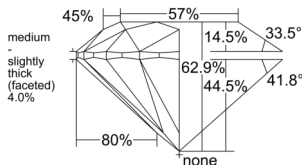

GIA®

FACSIMILE

GIA REPORT 6551341704

Verify this report at GIA.edu

GIA NATURAL DIAMOND DOSSIER®

May 26, 2026
GIA Report Number 6551341704
Shape and Cutting Style ..... Round Brilliant
Measurements ..... 5.41 - 5.43 x 3.41 mm

GRADING RESULTS

Carat Weight ..... 0.61 carat
Color Grade ..... F
Clarity Grade VS1
Cut Grade ..... Excellent

ADDITIONAL GRADING INFORMATION

Polish ..... Excellent
Symmetry ..... Excellent
Fluorescence ..... None
Clarity Characteristics ..... Cloud, Feather, Pinpoint
Inscription(s): GIA 6551341704

PROPORTIONS

Profile to actual proportions