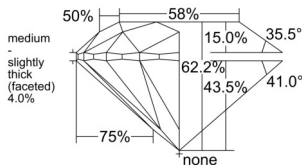

GIA®

FACSIMILE

GIA REPORT 6551344519

Verify this report at GIA.edu

GIA NATURAL DIAMOND DOSSIER®

May 27, 2026
GIA Report Number 6551344519
Shape and Cutting Style ..... Round Brilliant
Measurements ..... 4.04 - 4.06 x 2.52 mm

GRADING RESULTS

Carat Weight ..... 0.25 carat
Color Grade ..... G
Clarity Grade VS2
Cut Grade ..... Excellent

ADDITIONAL GRADING INFORMATION

Polish ..... Excellent
Symmetry ..... Excellent
Fluorescence ..... Strong Blue
Clarity Characteristics ..... Crystal, Feather
Inscription(s): GIA 6551344519

PROPORTIONS

GRADING SCALES

GIA COLOR SCALE	GIA CLARITY SCALE	GIA CUT SCALE	
D	FLAWLESS	EXCELLENT	
E	INTERNALLY FLAWLESS		
F		VVS₁	VERY GOOD
G	VVS₂		
H	VS₁	GOOD	
I	VS₂		
J	SI₁	FAIR	
K	SI₂		
L	I₁	POOR	
M	I₂		
N	I₃		
O			
P			
Q			
R			
S			
T			
U			
V			
W			
X			
Y			
Z