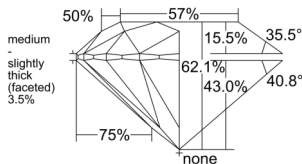

GIA®

FACSIMILE

GIA REPORT 6551345228

Verify this report at GIA.edu

GIA NATURAL DIAMOND DOSSIER®

May 28, 2026
GIA Report Number 6551345228
Shape and Cutting Style ..... Round Brilliant
Measurements ..... 6.15 - 6.20 x 3.84 mm

GRADING RESULTS

Carat Weight ..... 0.90 carat
Color Grade ..... K, Faint Brown
Clarity Grade VS1
Cut Grade ..... Excellent

ADDITIONAL GRADING INFORMATION

Polish ..... Excellent
Symmetry ..... Excellent
Fluorescence ..... None
Clarity Characteristics ..... Crystal, Pinpoint
Inscription(s): GIA 6551345228

PROPORTIONS

GRADING SCALES

GIA COLOR SCALE	GIA CLARITY SCALE	GIA CUT SCALE	
D	FLAWLESS	EXCELLENT	
E	INTERNALLY FLAWLESS		
F		VVS₁	VERY GOOD
G	VVS₂		
H	VS₁	GOOD	
I	VS₂		
J	SI₁	FAIR	
K	SI₂		
L	I₁	POOR	
M	I₂		
N	I₃		
O			
P			
Q			
R			
S			
T			
U			
V			
W			
X			
Y			
Z