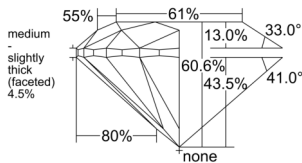

GIA®

FACSIMILE

GIA REPORT 6551360746

Verify this report at GIA.edu

GIA NATURAL DIAMOND DOSSIER®

May 27, 2026
GIA Report Number 6551360746
Shape and Cutting Style ..... Round Brilliant
Measurements ..... 5.16 - 5.19 x 3.14 mm

GRADING RESULTS

Carat Weight ..... 0.52 carat
Color Grade I
Clarity Grade VS1
Cut Grade ..... Excellent

ADDITIONAL GRADING INFORMATION

Polish ..... Excellent
Symmetry ..... Excellent
Fluorescence ..... None
Clarity Characteristics..... Crystal, Feather, Pinpoint
Inscription(s): GIA 6551360746

PROPORTIONS

Profile to actual proportions

GRADING SCALES

GIA COLOR SCALE	GIA CLARITY SCALE	GIA CUT SCALE	
D	FLAWLESS	EXCELLENT	
E	INTERNALLY FLAWLESS		
F		VVS₁	VERY GOOD
G	VVS₂		
H	VS₁	GOOD	
I	VS₂		
J	SI₁	FAIR	
K	SI₂		
L	I₁	POOR	
M	I₂		
N	I₃		
O			
P			
Q			
R			
S			
T			
U			
V			
W			
X			
Y			
Z